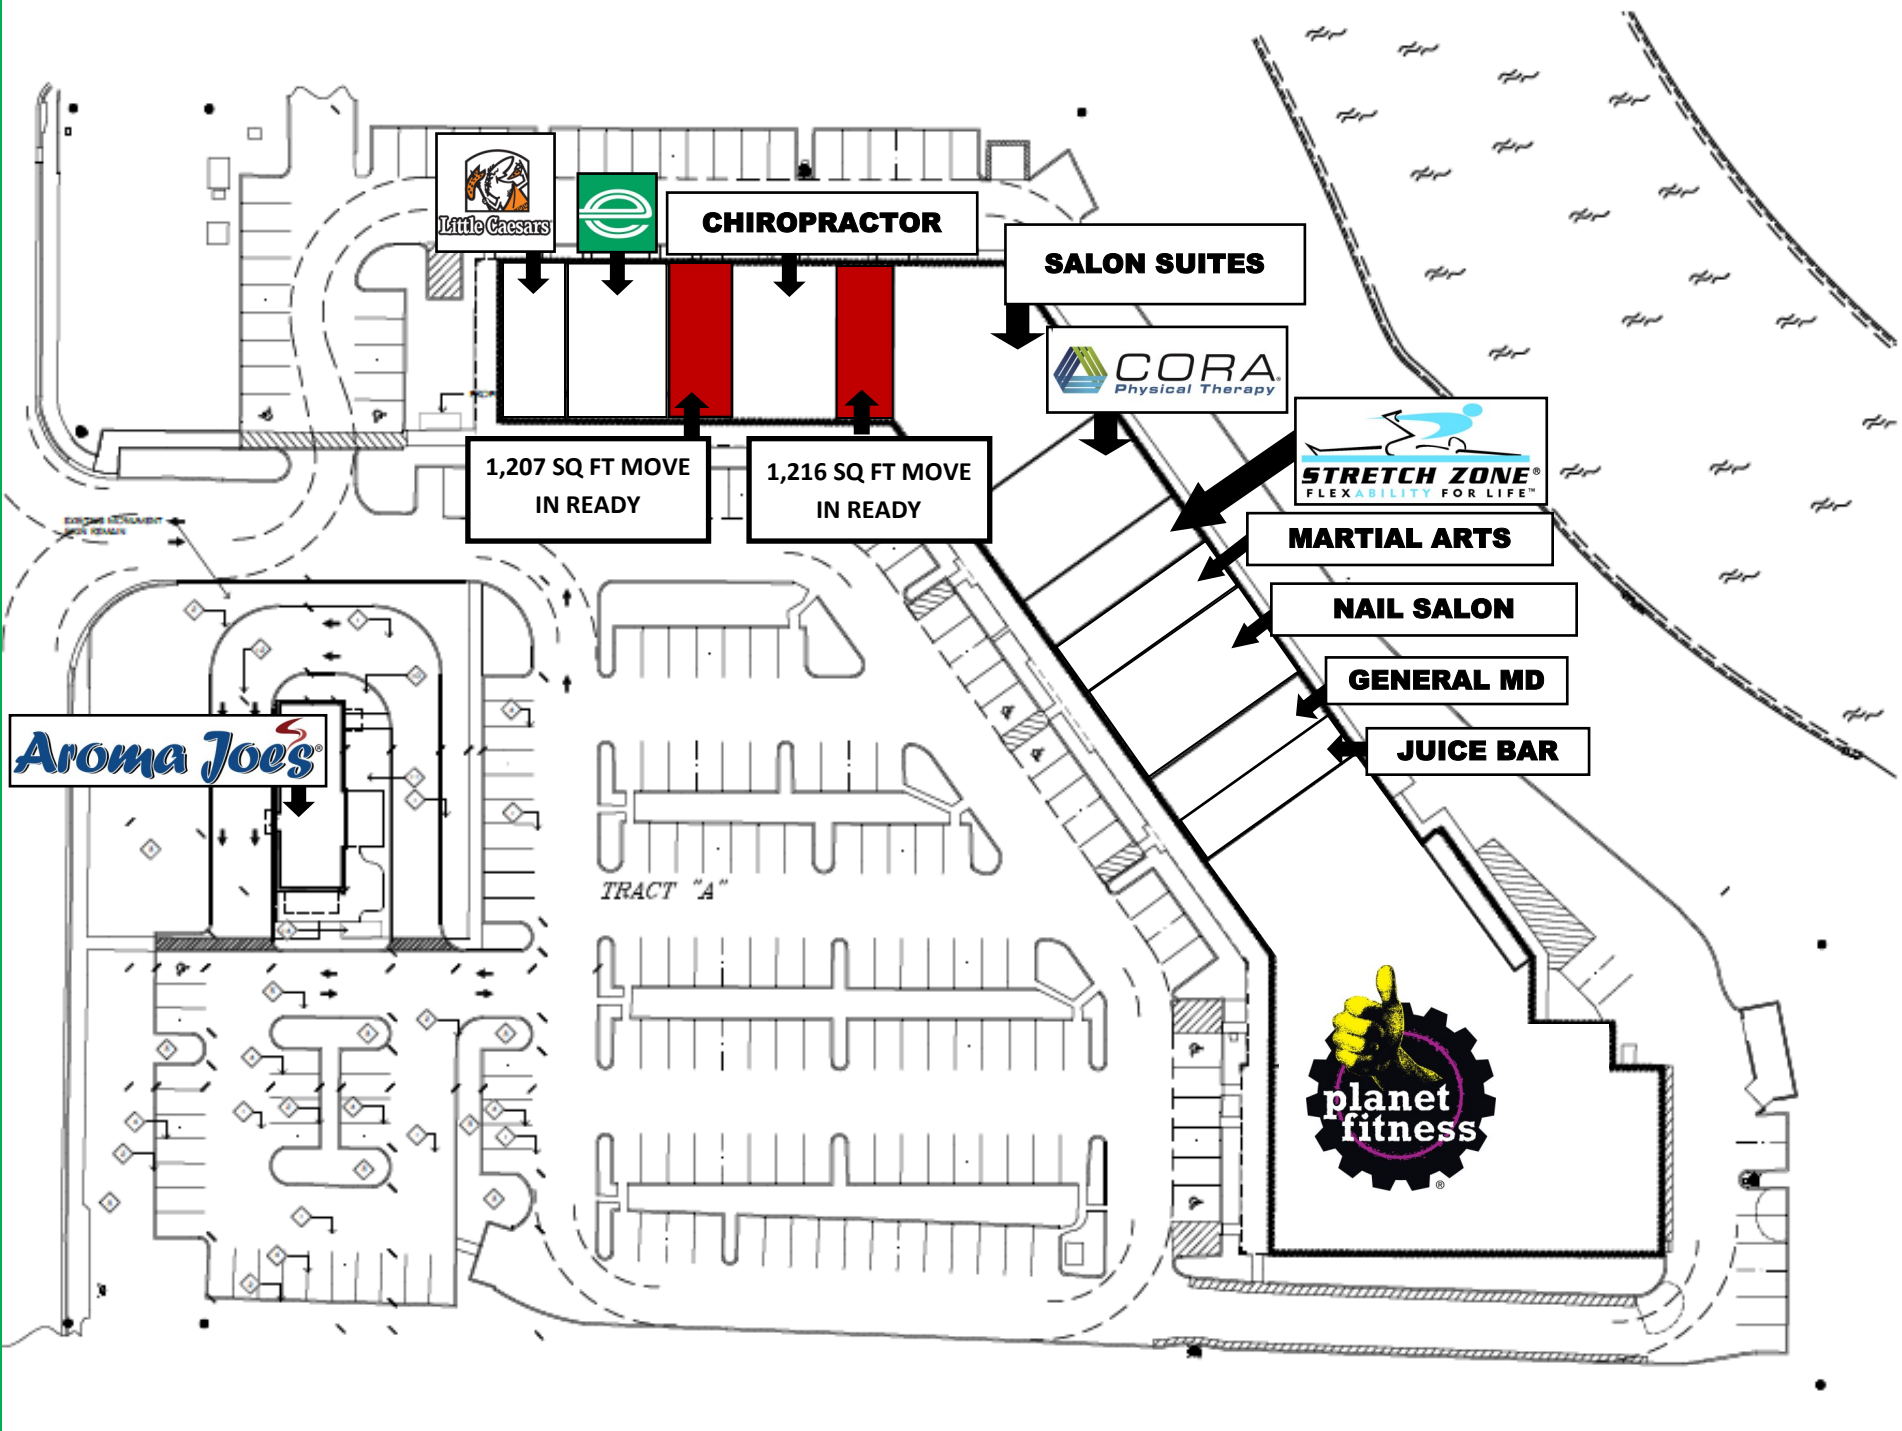

POWERLINE ROAD

CHIROPRACTOR

SALON SUITES

**1,207 SQ FT MOVE
IN READY**

**1,216 SQ FT MOVE
IN READY**

MARTIAL ARTS

NAIL SALON

GENERAL MD

JUICE BAR

Arora Joes

TRACT "A"